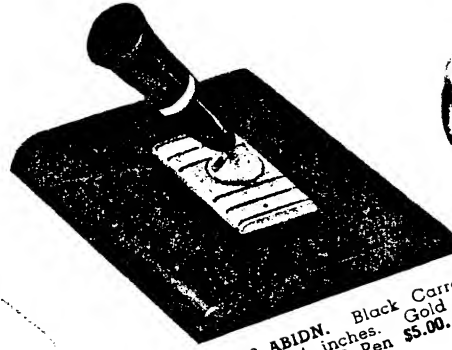

F383 ABIGH. Pedrara Onyx. 2 1/2 x 3 1/2 inches. Gold trim. With No. 3 Pen $5.00.

F363 ABIDN. Black Carrara. 3 1/4 x 4 inches. Gold trim. With No. 3 Pen $5.00.